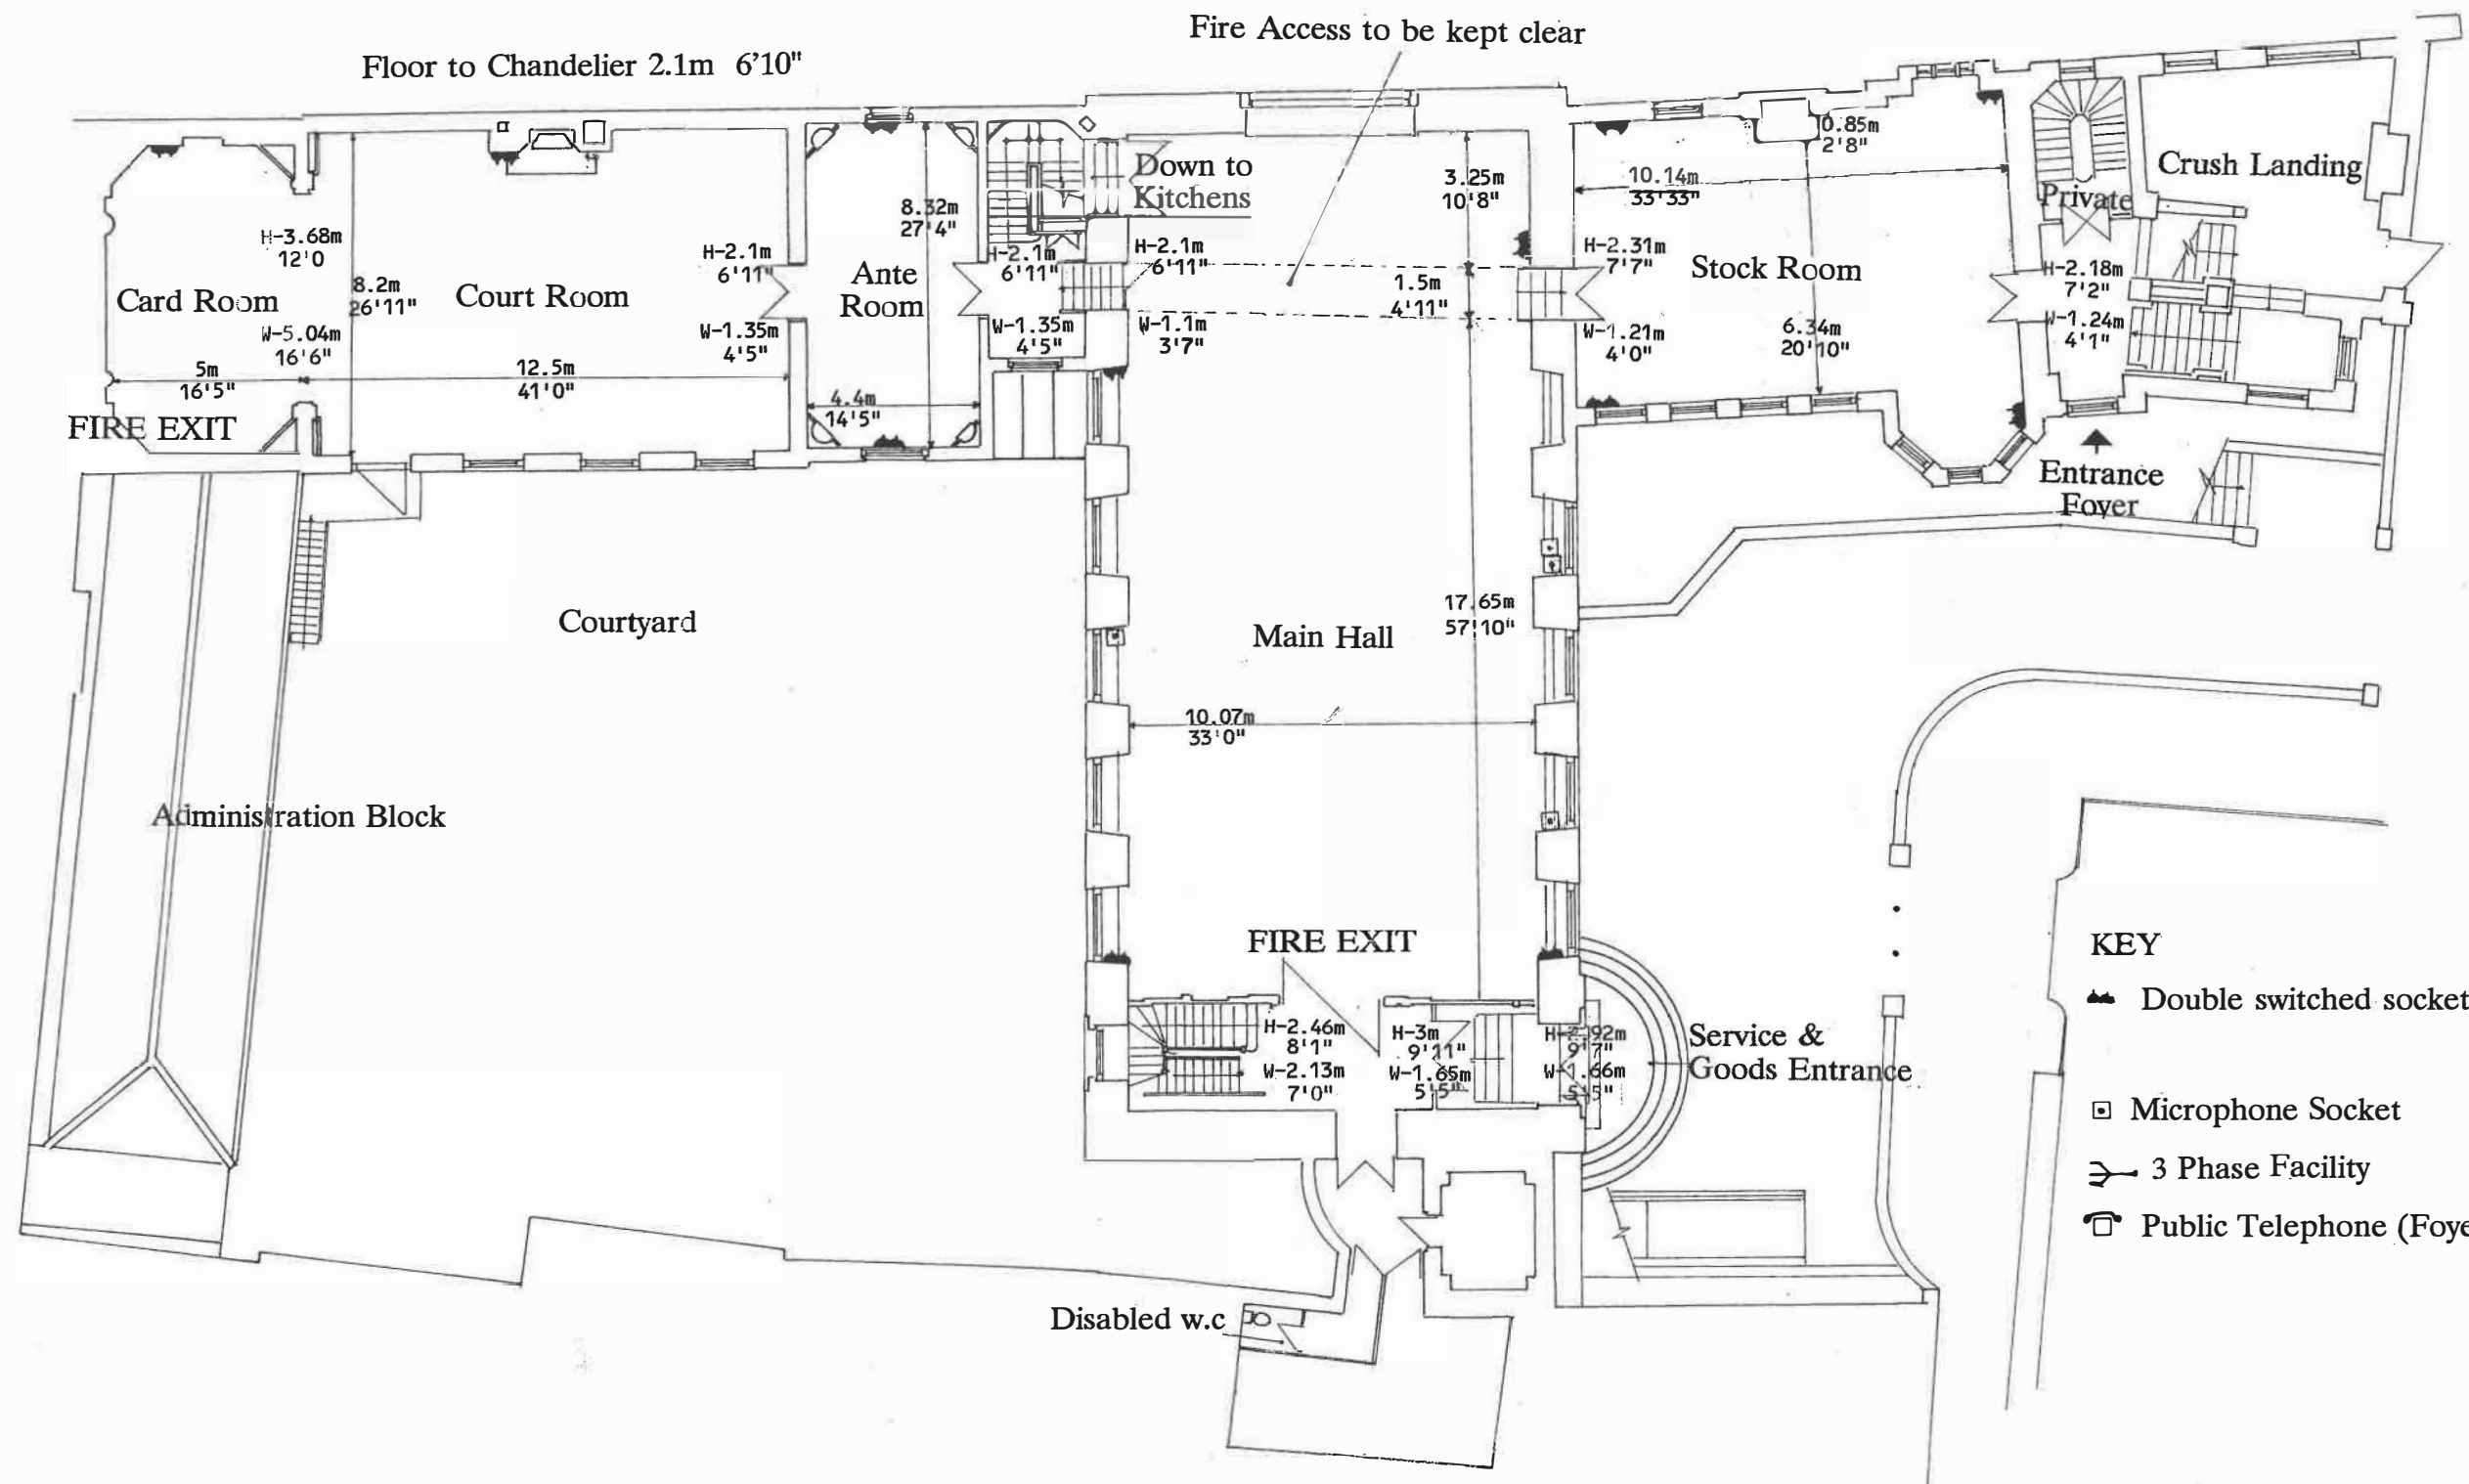

STATIONERS' HALL

FLOOR PLAN

- KEY**
- ▲ Double switched socket
 - Microphone Socket
 - ⚡ 3 Phase Facility
 - ☎ Public Telephone (Foyer)

Prepared by Browett Taylor & Company

Stationers' Hall
 Ave Maria Lane
 London
 EC4M 7DD
 Telephone:
 0171 248 2934
 Facsimile:
 0171 489 1975